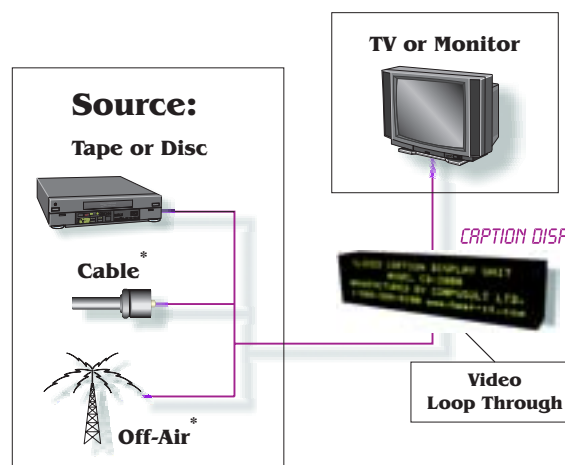

# CAPTION DISPLAY

- Display closed captions separately to provide unobstructed viewing of live and pre-recorded video.
- Ideal for theaters, museums, hospitals, classrooms, dormitories, and noisy or crowded environments.
- Large format closed captions are easily read from a distance in all lighting conditions.
- Easy Plug & Play Installation, with various mounting options.
- Works with standard Closed Caption signals (C1 & C2).
- Display characters are available in various colors and in heights from 0.7 to 4.0 inches.

Just plug a Caption Display unit into a closed caption video source and it will decode and display the captioning on its bright 4-line LED display. The Caption Display will present all ASCII characters from television, video tape, video disc, cable and off-air sources, including extended characters for Spanish, French, etc.

The Caption Display units extract closed caption encoding from the video signal and display the captions using high-visibility LED characters. This leaves the video picture free of captions, thus providing improved visibility and unobstructed viewing. The extremely legible display is readable from much greater distances than the text box captioning seen on television screens.

## Specifications

Display:	Four lines by 32 characters. 0.7" to 4.0" character height. Individual 5x7 or 8x8 dot matrix green, yellow or red LED characters. Brightness control is available as an option.
Video Input:	High impedance looping RCA connectors. 1 Volt nominal. Range 0.75 to 2 Volt. AGC circuit. (Note: Video from loop through is not processed.)
Input Formats:	Standard NTSC. Captioning conforms with EIA 608 Standard for Line 21 Service. Built-in decoder included. Serial input also available.
Control Inputs:	Two low-voltage terminals allowing display to be switched off remotely.
Enclosure:	Ergonomic ruggedized case. Optional mounting kits available.
Electrical:	120VAC. 60Hz. 150W. Power supply included.